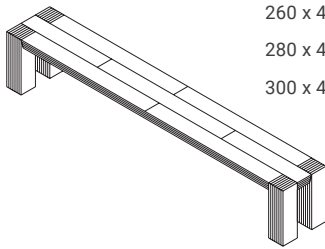

2.120

2.330

2.565

240 x 40,5 x 45

2.210

2.435

2.675

260 x 40,5 x 45

2.305

2.535

2.785

280 x 40,5 x 45

2.395

2.635

2.900

300 x 40,5 x 45

2.490

2.740

3.010

320 x 40,5 x 45

2.675

2.945

3.240

340 x 40,5 x 45

2.955

3.250

3.575

400 x 40,5 x 45

3.045

3.350

3.685

- from 240 cm on four legs
- from 320 cm on six legs
- the seat panel of the Hindrik Langshout bench is composed of fixed widths of 13,5 x 13,5 cm
- the legs measure 13,5 x 13,5 cm
- from 260 cm the seat panel is composed of two or three lengths as shown on the pictures
- also see: Hindrik Langshout table
- The finishing options are according to the solid wood samples such as presented in the current sample box.
- The listed prices are for finishes with oil, stain and lacquer, hardwax, and colored lacquer.
- A 5% surcharge applies for the soap finish.
- A 5% surcharge applies for furniture with a colored finish combined with another wood finish.