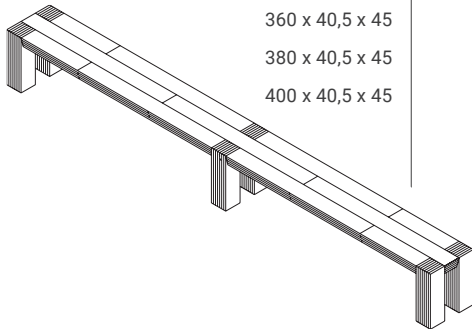

2.770

3.045

3.350

360 x 40,5 x 45

2.860

3.150

3.465

380 x 40,5 x 45

2.955

3.250

3.575

400 x 40,5 x 45

3.045

3.350

3.685

- from 240 cm on four legs
- from 320 cm on six legs
- the seat panel of the Hindrik Langshout bench is composed of fixed widths of 13,5 x 13,5 cm
- the legs measure 13,5 x 13,5 cm
- from 260 cm the seat panel is composed of two or three lengths as shown on the pictures
- also see: Hindrik Langshout table
- The finishing options are according to the solid wood samples such as presented in the current sample box.
- The listed prices are for finishes with oil, stain and lacquer, hardwax, and colored lacquer.
- A 5% surcharge applies for the soap finish.
- A 5% surcharge applies for furniture with a colored finish combined with another wood finish.