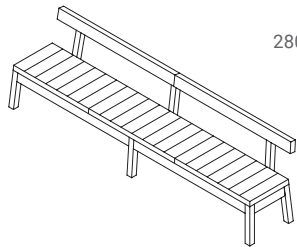

walnut

fabric required

key features / additional prices

Wybe bench with wooden backrest (4 legs until length 280)

220 x 61,5 x 79
COM

2.326
1.767

2.558
1.944

2.675
2.032

1,7 meters
1,8 meters

240 x 61,5 x 79
COM

2.402
1.825

2.642
2.008

2.762
2.099

1,9 meters

260 x 61,5 x 79
COM

2.487
1.890

2.735
2.079

2.860
2.173

2,1 meters

280 x 61,5 x 79
COM

2.571
1.953

2.828
2.148

2.956
2.246

2,2 meters

Wybe bench with wooden backrest (6 legs from length 300)

300 x 61,5 x 79
COM

3.045
2.313

3.349
2.545

3.501
2.660

2,3 meters

320 x 61,5 x 79
COM

3.244
2.465