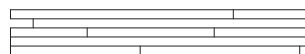

key features / additional prices

- table top thickness 3 cm
- 3 table top shapes possible: 1. rectangular with profiled edges ^A) + composition from whole lengths, transverse to the direction of the table 2. straight-oval with rounded sides composed of several lengths ^B) and 3. oval with full lengths table top composition ^C)
- * Djurre oval: table top composition, light elm from length 320 with several lengths. Beech is possible with whole lengths up to and including 340 cm
- the frame is constructed from steel pipes with a diameter of 3 cm
- Djurre type 1 has an adapted frame per length: see table at bottom left
- base with coating in the standard colors RAL 9004 (black), RAL 9010 (white), Sikken C4.40.30 (red), F6.05.50 (taupe) or E4.40.40 (caramel). Alternative colors are possible on request
- The finishing options are according to the solid wood samples such as presented in the current sample box.
- The prices are the same for all finishes; soap, oil, stain-lacquer, transparent lacquer and color lacquer.

• ^A) side view rectangular table top:

3 cm thick table top with profiled edges: