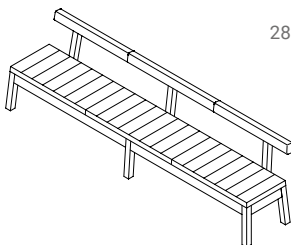

300 x 61,5 x 79

COM

3.411

4.052

3,6 meters

- The finishing options are according to

Wybe bench with
upholstered backrest
(4 legs until length 280)

320 x 61,5 x 79

COM

3.634

4.317

3,8 meters

- the solid wood samples such as

340 x 61,5 x 79

COM

3.863

4.589

4,0 meters

- presented in the current sample box.

360 x 61,5 x 79

COM

4.091

4.860

4,2 meters

- The prices are the same for all finishes;

380 x 61,5 x 79

COM

4.320

5.132

4,4 meters

- soap and / or oil, stain-lacquer, transparent lacquer and colour lacquer.

400 x 61,5 x 79

COM

4.497

5.342

4,6 meters

- also see: Wybe table