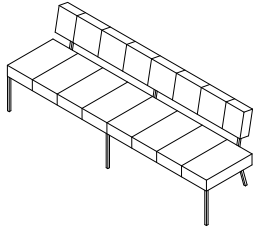

MARJELLE bench

design: Gjalt Pilat, 2019

prices 2023 in euro excl. VAT

custom sizes on request

dimensions	W x D x H
Marjelle bench	121 x 67 x 78
	141 x 67 x 78
	161 x 67 x 78
	181 x 67 x 78
	201 x 67 x 78
	221 x 67 x 78
	241 x 67 x 78
	261 x 67 x 78
	281 x 67 x 78
	301 x 67 x 78

cow leather

sheep leather

customers own request

fabric required

key features / additional prices

- seat height approx. 49 cm, net
- seat depth approx. 47 cm
- possible cow leathers: Ohmann Nero, Dark Brown, Havana, furthermore sheep leathers: light brown, dark brown and black
- stitching in three possible colours; black, brown or sand colour. please mention your choice when ordering
- COM (customers own material) excludes fabric and includes upholstery
- submit fabric
- Frame with coating in the standard colors RAL 9004 (black), RAL 9010 (white), Sikkens C4.40.30 (red), F6.05.50 (taupe) or E4.40.40 (caramel). Alternative colors are available on request
- supplied with felt pads and glides