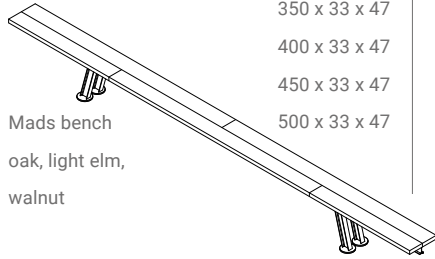

• The prices are the same for all finishes;

500 x 33 x 47

2.148

2.320

2.552

soap and / or oil, stain-lacquer,

transparent lacquer and colour lacquer.

Mads bench
oak, light elm,
walnut