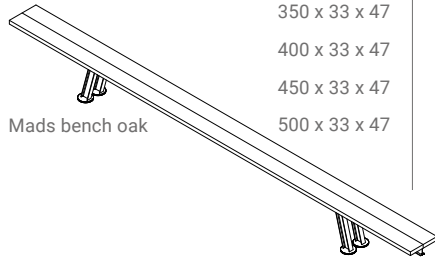

MADS bench

design: Gjalt Pilat, 2015

prices 2023 in euro excl. VAT

custom sizes on request

dimensions

W x D x H

light elm

oak

walnut

key features / additional prices

300 x 33 x 47

1.970

2.128

•

• also see: Mads table

350 x 33 x 47

2.042

2.206

•

• Frame with coating in the standard

400 x 33 x 47

2.116

2.285

•

colors RAL 9004 (black), RAL 9010

450 x 33 x 47

2.188

2.363

•

(white), Sikkens C4.40.30 (red), F6.05.50

500 x 33 x 47

2.261

2.442

•

(taupe) or E4.40.40 (caramel). Alternative colors are available on request

Mads bench oak

300 x 33 x 47

1.871

2.021

2.223

• the seat consists of 2 to 4 parts with a total width of 33 cm

• The finishing options are according to

350 x 33 x 47

1.939

2.094

2.304

• the solid wood samples such as

400 x 33 x 47

2.010

2.170

2.387

• presented in the current sample box.

450 x 33 x 47

2.078

2.245

2.469

• The prices are the same for all finishes;

500 x 33 x 47

2.148

2.320

2.552

soap and / or oil, stain-lacquer,

transparent lacquer and colour lacquer.