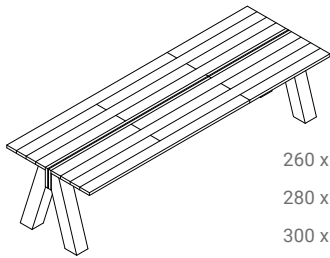

0717 Castoro Ottawa

- Jonas table is dismountable in two parts

- Jonas legs are hollow

- from 260 cm the tabletop is composed of 2 lengths

- The finishing options are according to the solid wood samples such as presented in the current sample box.