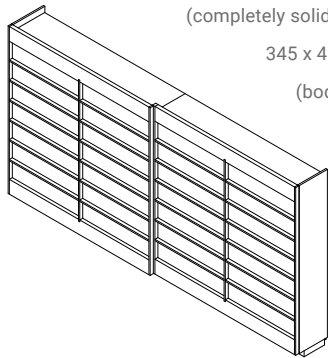

10.421

11.984

(completely solid wood)

300 x 42 x 192

7.366

7.955

8.751

(body mdf)

Jaap cabinet 345

345 x 42 x 192

10.058

10.863

12.492

(completely solid wood)

345 x 42 x 192

7.588

8.195

9.014

(body mdf)

- frame sliding door solid wood, doorpanel and backpanel MDF spraypainted in a colour of choice
- depth of shelves 31,5 cm
- the Jaap cabinet is dismountable
- sliding doors have an integrated brake and closing system
- The finishing options are according to the solid wood samples such as presented in the current sample box.
- The prices are the same for all finishes; soap and / or oil, stain-lacquer, transparant lacquer and color lacquer.
- layout Jaap cabinet: