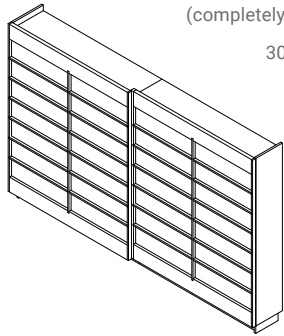

10.421

11.984

(completely solid wood)

300 x 42 x 192

7.366

7.955

8.751

(body mdf)

Jaap cabinet 345

345 x 42 x 192

10.058

10.863

12.492

(completely solid wood)

345 x 42 x 192

7.588

8.195

9.014

(body mdf)

- frame sliding door solid wood, doorpanel and backpanel MDF spraypainted in a colour of choice
- depth of shelves 31,5 cm
- the Jaap cabinet is dismountable
- sliding doors have an integrated brake and closing system
- The finishing options are according to the solid wood samples such as presented in the current sample box.
- The prices are the same for all finishes; soap and / or oil, stain-lacquer, transparant lacquer and color lacquer.
- layout Jaap cabinet: