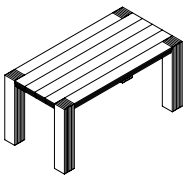

walnut

key features / additional prices

Hindrik Langshout table

160 x 81 x 76

2.379

2.569

2.955

180 x 81 x 76

6.233

7.168

- the tabletop of the Hindrik Langshout consists of widths of 13.5 cm
- the legs measure 13,5 x 13,5 cm
- thickness of the table top is 8 cm
- from 260 cm the table top is made up of 2 or 3 lengths as shown on the left
- From 320 cm in length, the table is equipped with demountable legs as standard. The extra price for removable legs is included in the price. From 320 cm the table top is 2 cm in the center and 8 cm thick on the sides
- extra price for demountable legs for lengths up to 320 cm is 293,- euro
- with the first supplied Hindrik Langshout with removable legs, standard two trestles are included as mounting aid, ask for these with your order
- also see: Hindrik Langshout bench
- The finishing options are according to
- the solid wood samples such as
- presented in the current sample box.
- The prices are the same for all finishes; soap, oil, stain-lacquer, transparent lacquer and color lacquer.