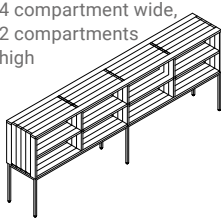

- the mentioned depth is that of the body
- the lower shelf is fixed to the body, other shelves are height-adjustable
- completely made of 2,2 cm thick wood
- drawer boxes sizes: approx. 58 x 31 x 14 cm, color anthracite. drawers are push to open, fully extendable and can only be placed in bottom position.
- doors with cup handles on top
- prices include rear wall
- finishing possibilities according to the solid wood samples as presented in a current sample box
- The prices are the same for all finishes; soap, oil, stain-lacquer, transparent lacquer and color lacquer.
- a metal frame has a height of 45 cm
- metal feet are adjustable
- Frame with coating in the standard colors RAL 9004 (black), RAL 9010 (white), Sikkens C4.40.30 (red), F6.05.50 (taupe) or E4.40.40 (caramel). Alternative colors are available on request

design: Gjalt Pilat / Peter Tromop 2018

prices 2023 in euro excl. VAT

no customization possible

dimensions

W x D x H

3 compartment wide,
2 compartments
high

193,5 x 39,5 x 95,5

193,5 x 46 x 95,5

193,5 x 53 x 95,5

3 compartment wide,
3 compartments
high

193,5 x 39,5 x 120

193,5 x 46 x 120

193,5 x 53 x 120

3 compartment wide,
4 compartments
high

193,5 x 39,5 x 144

193,5 x 46 x 144

193,5 x 53 x 144

4 compartment wide,
2 compartments
high

257,5 x 39,5 x 95,5

257,5 x 46 x 95,5

257,5 x 53 x 95,5

4 compartment wide,
3 compartments
high

257,5 x 39,5 x 120

257,5 x 46 x 120