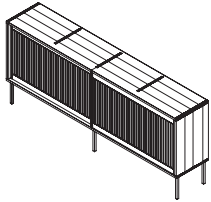

fumed oak

4.799

walnut

5.017

key features / additional prices

- the hull is based on the Meint sideboard
- 2 large sliding doors are from the Rein cabinet
- the Meint Rein is available in 2 variations: as a hanging sideboard mounted on the wall and as a standing sideboard on a frame (see opposite)
- The Meint Rein hanging cabinet is hanging approx. 6 mm from the wall
- height hull 64 cm
- 32 cm deep shelves are height adjustable, one behind every door
- The Meint Rein has an MDF back wall in RAL or Sikkens color of your choice.
- The finishing options are according to the solid wood samples such as presented in the current sample box.
- The prices are the same for all finishes; soap and / or oil, stain-lacquer, transparent lacquer and color lacquer.

walnut

key features / additional prices

Meint Rein
sideboard on frame

212 x 40 x 84

5.116

5.628

5.883

Meint Rein
sideboard on frame

266 x 40 x 84

5.497

6.047

6.321

Meint Rein
sideboard on frame

320 x 40 x 84

5.881

6.469

6.763

Meint Rein
sideboard on frame

374 x 40 x 84

6.259

6.884

7.197

- the hull is based on the Meint sideboard
- 2 large sliding doors are from the Rein cabinet
- the Meint Rein is available in 2 variations: as a standing sideboard on a frame and as a hanging sideboard mounted on the wall (see opposite)
- height hull 64 cm
- hight frame 20 cm
- 32 cm deep shelves are height adjustable, one behind every door
- The Meint Rein has an MDF back wall in RAL or Sikkens color of your choice.
- Frame with coating in the standard colors RAL 9004, RAL 9010, Sikkens C4.40.30 or F6.05.50. Alternative colors are available on request
- The finishing options are according to the solid wood samples such as presented in the current sample box.
- The prices are the same for all finishes; soap and / or oil, stain-lacquer, transparant lacquer and color lacquer.