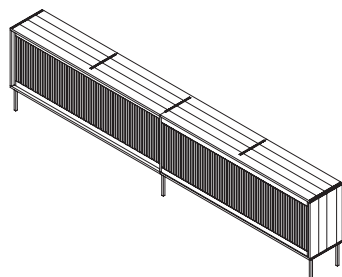

fumed oak

4.799

walnut

5.017

key features / additional prices

- the hull is based on the Meint sideboard
- 2 large sliding doors are from the Rein cabinet
- the Meint Rein is available in 2 variations: as a hanging sideboard mounted on the wall and as a standing sideboard on a frame (see opposite)
- The Meint Rein hanging cabinet is hanging approx. 6 mm from the wall
- height hull 64 cm
- 32 cm deep shelves are height adjustable, one behind every door
- The Meint Rein has an MDF back wall in RAL or Sikkens color of your choice.
- The finishing options are according to the solid wood samples such as presented in the current sample box.
- The prices are the same for all finishes; soap and / or oil, stain-lacquer, transparent lacquer and color lacquer.

266 x 40 x 84

5.497

6.047

6.321

Meint Rein
sideboard on frame

320 x 40 x 84

5.881

6.469

6.763

Meint Rein
sideboard on frame

374 x 40 x 84

6.259

6.884

7.197

- the hull is based on the Meint sideboard
- 2 large sliding doors are from the Rein cabinet
- the Meint Rein is available in 2 variations: as a standing sideboard on a frame and as a hanging sideboard mounted on the wall (see opposite)
- height hull 64 cm
- hight frame 20 cm
- 32 cm deep shelves are height adjustable, one behind every door
- The Meint Rein has an MDF back wall in RAL or Sikkens color of your choice.
- Frame with coating in the standard colors RAL 9004, RAL 9010, Sikkens C4.40.30 or F6.05.50. Alternative colors are available on request
- The finishing options are according to the solid wood samples such as presented in the current sample box.
- The prices are the same for all finishes; soap and / or oil, stain-lacquer, transparant lacquer and color lacquer.