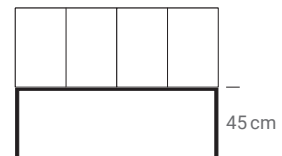

• METAL FRAME 4 LEGS (with width 130)