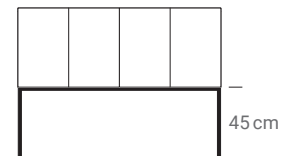

2 compartment wide,
3 compartments
high

130 x 39,5 x 120
130 x 46 x 120
130 x 53 x 120

2.235
2.290
2.395

2.458
2.519
2.634

2.570
2.634
2.754

2 compartment wide,
4 compartments
high

130 x 39,5 x 144
130 x 46 x 144
130 x 53 x 144

2.337
2.414
2.527

2.571
2.656
2.779

2.688
2.776
2.906

drawer unit
price

225

237

248

doors price
per set

2 compartments high
3 compartments high
4 compartments high

276
296
314

303
325
346

317
340
362

• METAL FRAME 4 LEGS (with width 130)

• METAL FRAME 6 LEGS (with width 257.5)

PILAT &
PILAT

ELFRIEDE cabinet/sideboard on frame

design: Gjalt Pilat / Peter Tromp 2018

prices 2022 in euro excl. VAT

no customization possible

dimensions

W x D x H

3 compartment wide,
2 compartments
high

193,5 x 39,5 x 95,5
193,5 x 46 x 95,5
193,5 x 53 x 95,5