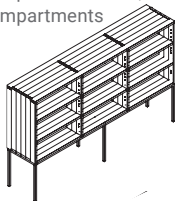

design: Gjalt Pilat / Peter Tromp 2018

prices 2022 in euro excl. VAT

no customization possible

dimensions

W x D x H

3 compartment wide,
2 compartments
high

193,5 x 39,5 x 95,5
193,5 x 46 x 95,5
193,5 x 53 x 95,5

3 compartment wide,
3 compartments
high

193,5 x 39,5 x 120
193,5 x 46 x 120
193,5 x 53 x 120

3 compartment wide,
4 compartments
high

193,5 x 39,5 x 144
193,5 x 46 x 144
193,5 x 53 x 144

4 compartment wide
2 compartments
high

257,5 x 39,5 x 95,5
257,5 x 46 x 95,5
257,5 x 53 x 95,5

4 compartment wide,
3 compartments
high

257,5 x 39,5 x 120
257,5 x 46 x 120
257,5 x 53 x 120

4 compartment wide,
4 compartments
high

257,5 x 39,5 x 144
257,5 x 46 x 144
257,5 x 53 x 144