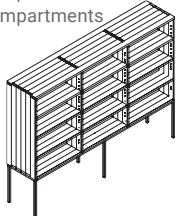

design: Gjalt Pilat / Peter Tromp 2018

prices 2022 in euro excl. VAT

no customization possible

dimensions

W x D x H

3 compartment wide,
2 compartments
high

193,5 x 39,5 x 95,5
193,5 x 46 x 95,5
193,5 x 53 x 95,5

3 compartment wide,
3 compartments
high

193,5 x 39,5 x 120
193,5 x 46 x 120
193,5 x 53 x 120

3 compartment wide,
4 compartments
high

193,5 x 39,5 x 144
193,5 x 46 x 144
193,5 x 53 x 144

4 compartment wide
2 compartments
high

257,5 x 39,5 x 95,5
257,5 x 46 x 95,5
257,5 x 53 x 95,5

4 compartment wide,
3 compartments
high

257,5 x 39,5 x 120
257,5 x 46 x 120
257,5 x 53 x 120

4 compartment wide,
4 compartments
high

257,5 x 39,5 x 144
257,5 x 46 x 144
257,5 x 53 x 144