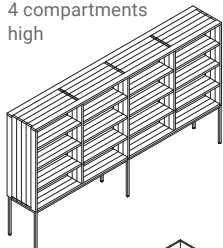

design: Gjalt Pilat / Peter Tromp 2018

prices 2022 in euro excl. VAT

no customization possible

dimensions

W x D x H

3 compartment wide,
2 compartments
high

193,5 x 39,5 x 95,5
193,5 x 46 x 95,5
193,5 x 53 x 95,5

3 compartment wide,
3 compartments
high

193,5 x 39,5 x 120
193,5 x 46 x 120
193,5 x 53 x 120

3 compartment wide,
4 compartments
high

193,5 x 39,5 x 144
193,5 x 46 x 144
193,5 x 53 x 144

4 compartment wide
2 compartments
high

257,5 x 39,5 x 95,5
257,5 x 46 x 95,5
257,5 x 53 x 95,5

4 compartment wide,
3 compartments
high

257,5 x 39,5 x 120
257,5 x 46 x 120
257,5 x 53 x 120

4 compartment wide,
4 compartments
high

257,5 x 39,5 x 144
257,5 x 46 x 144
257,5 x 53 x 144