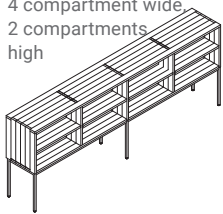

design: Gjalt Pilat / Peter Tromp 2018

prices 2022 in euro excl. VAT

no customization possible

dimensions

W x D x H

3 compartment wide,
2 compartments
high

193,5 x 39,5 x 95,5
193,5 x 46 x 95,5
193,5 x 53 x 95,5

3 compartment wide,
3 compartments
high

193,5 x 39,5 x 120
193,5 x 46 x 120
193,5 x 53 x 120

3 compartment wide,
4 compartments
high

193,5 x 39,5 x 144
193,5 x 46 x 144
193,5 x 53 x 144

4 compartment wide
2 compartments
high

257,5 x 39,5 x 95,5
257,5 x 46 x 95,5
257,5 x 53 x 95,5

4 compartment wide,
3 compartments
high

257,5 x 39,5 x 120
257,5 x 46 x 120
257,5 x 53 x 120

4 compartment wide,
4 compartments
high

257,5 x 39,5 x 144
257,5 x 46 x 144
257,5 x 53 x 144