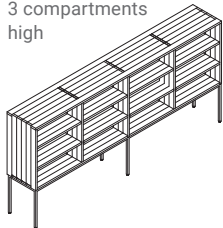

design: Gjalt Pilat / Peter Tromp 2018

prices 2022 in euro excl. VAT

no customization possible

dimensions

W x D x H

3 compartment wide,
2 compartments
high

193,5 x 39,5 x 95,5
193,5 x 46 x 95,5
193,5 x 53 x 95,5

3 compartment wide,
3 compartments
high

193,5 x 39,5 x 120
193,5 x 46 x 120
193,5 x 53 x 120

3 compartment wide,
4 compartments
high

193,5 x 39,5 x 144
193,5 x 46 x 144
193,5 x 53 x 144

4 compartment wide
2 compartments
high

257,5 x 39,5 x 95,5
257,5 x 46 x 95,5
257,5 x 53 x 95,5

4 compartment wide,
3 compartments
high

257,5 x 39,5 x 120
257,5 x 46 x 120
257,5 x 53 x 120

4 compartment wide,
4 compartments
high

257,5 x 39,5 x 144
257,5 x 46 x 144
257,5 x 53 x 144