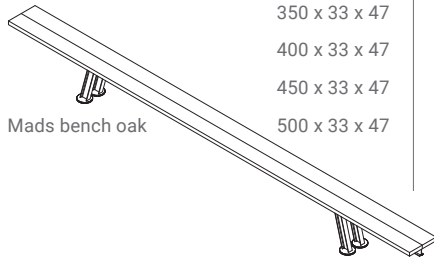

MADS bench

design: Gjalt Pilat, 2015

prices 2022 in euro excl. VAT

custom sizes on request

dimensions

W x D x H

Mads bench oak

300 x 33 x 47
350 x 33 x 47
400 x 33 x 47
450 x 33 x 47
500 x 33 x 47