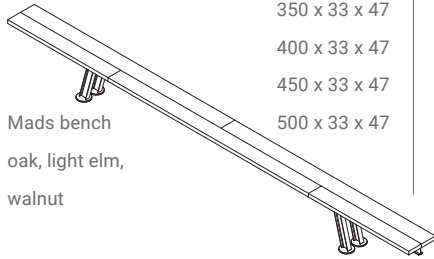

Mads bench
oak, light elm,
walnut

300 x 33 x 47
350 x 33 x 47
400 x 33 x 47
450 x 33 x 47
500 x 33 x 47

oak

light elm

1.970
2.042
2.116
2.188
2.262

fumed oak

2.068
2.145
2.222
2.297
2.375

walnut

•
•
•
•
•
2.058
2.133
2.210
2.286
2.362

key features / additional prices

- also see: Mads table
- Frame with coating in the standard colors RAL 9004, RAL 9010, Sikkens C4.40.30 or F6.05.50. Alternative colors are available on request
- the seat consists of 2 to 4 parts with a total width of 33 cm
- The finishing options are according to
- the solid wood samples such as
- presented in the current sample box.
- The prices are the same for all finishes; soap and / or oil, stain-lacquer, transparant lacquer and colour lacquer.