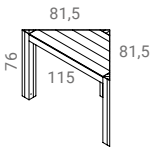

oak

walnut

key features / additional prices

Kodama 1

115 x 57,5 x 76

1.110

1.198

1.318

172,5 x 57,5 x 76

1.735

1.874

2.062

Klem

prijs per stuk

45

45

45

- thickness of table top is 4 cm
- dismountable legs; table top and legs are supplied separately
- legs are adjustable
- note: the parallelogram cannot be executed in mirror image
- Due to the dimensions, a combination of tables is possible
- tables can be linked with optional clamps
- required number of clamps on a length of: