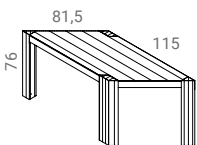

2.162

2.378

Kodama 4

81,5 x 81,5 x 76

1.239

1.339

1.472

Kodama 5

172,5 x 57,5 x 76

1.735

1.874

2.062

Klem

prijs per stuk

45

45

45

- thickness of table top is 4 cm
- dismountable legs; table top and legs are supplied separately
- legs are adjustable
- note: the parallelogram cannot be executed in mirror image
- Due to the dimensions, a combination of tables is possible
- tables can be linked with optional clamps
- required number of clamps on a length of: