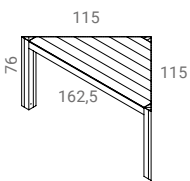

Kodama 2

162,5 x 81,5 x 76

1.507

1.627

1.790