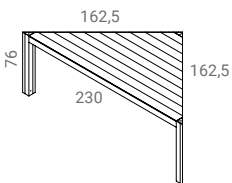

Kodama 2

162,5 x 81,5 x 76

1.507

1.627

1.790

Kodama 3

230 x 115 x 76

2.002

2.162

2.378

Kodama 4

81,5 x 81,5 x 76

1.239

1.339

1.472

Kodama 5

172,5 x 57,5 x 76

1.735

1.874

2.062

Klem

prijs per stuk

45

45

45

- thickness of table top is 4 cm
- dismountable legs; table top and legs are supplied separately
- legs are adjustable
- note: the parallelogram cannot be executed in mirror image
- Due to the dimensions, a combination of tables is possible
- tables can be linked with optional clamps
- required number of clamps on a length of: