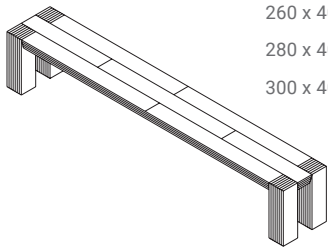

HINDRIK LANGSHOUT bench

design: Gjal't Pilat, 2004

prices 2022 in euro excl. VAT

custom sizes on request

dimensions

W x D x H

Hindrik Langshout bench

160 x 40,5 x 45

180 x 40,5 x 45

200 x 40,5 x 45

220 x 40,5 x 45

240 x 40,5 x 45

260 x 40,5 x 45

280 x 40,5 x 45

300 x 40,5 x 45

320 x 40,5 x 45

- from 240 cm on four legs
- from 320 cm on six legs
- the seat panel of the Hindrik Langshout bench is composed of fixed widths of 13,5 x 13,5 cm
- the legs measure 13,5 x 13,5 cm
- from 260 cm the seat panel is composed of two or three lengths as shown on the pictures
- also see: Hindrik Langshout table
- The finishing options are according to
- the solid wood samples such as
- presented in the current sample box.
- The prices are the same for all finishes; soap, oil, stain-lacquer, transparant lacquer and color lacquer.