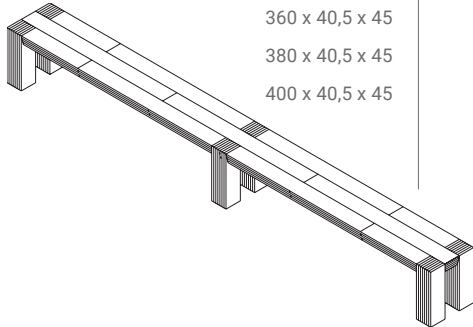

180 x 40,5 x 45

200 x 40,5 x 45

220 x 40,5 x 45

240 x 40,5 x 45

260 x 40,5 x 45

280 x 40,5 x 45

300 x 40,5 x 45

320 x 40,5 x 45

340 x 40,5 x 45

360 x 40,5 x 45

380 x 40,5 x 45

400 x 40,5 x 45

oak

light elm

1.702

1.788

- from 240 cm on four legs
- from 320 cm on six legs
- the seat panel of the Hindrik Langshout bench is composed of fixed widths of 13,5 x 13,5 cm
- the legs measure 13,5 x 13,5 cm
- from 260 cm the seat panel is composed of two or three lengths as shown on the pictures
- also see: Hindrik Langshout table
- The finishing options are according to
- the solid wood samples such as
- presented in the current sample box.
- The prices are the same for all finishes; soap, oil, stain-lacquer, transparant lacquer and color lacquer.