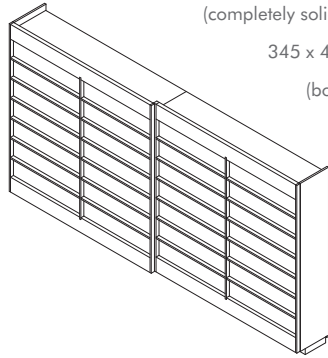

JAAP cabinet

design: Gjal't Pilat, 2004

custom sizes on request

dimensions

L x B x H

Jaap cabinet

240 x 42 x 192

(completely solid wood)

240 x 42 x 192

(body mdf)

Jaap cabinet

345 x 42 x 192

(completely solid wood)

345 x 42 x 192

(body mdf)

oak
standard
elm
light
elm

- frame sliding door solid wood, doorpanel and backpanel MDF spraypainted in a colour of choice
- depth of shelves 31,5 cm
- the Jaap cabinet is dismountable
- sliding doors have an integrated brake and closing system
- The finishing options are according to the solid wood samples such as presented in the current sample box.
- The prices are the same for all finishes; soap and / or oil, stain-lacquer, transparant lacquer and color lacquer.
- layout Jaap cabinet: