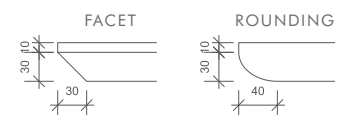

Dirk Jisk table oval
frame for 280/300 cm 280 x 110 x 76
300 x 120 x 76

Dirk Jisk round
Ø 130 x 76
Ø 145 x 76
Ø 160 x 76

oak
light elm

fumed
oak

walnut

key features / additional prices

- thickness of table top is 4 cm
- frame and table top dismantable
- Dirk Jisk table tops (on a single leg) come standard with two sizes of frames, depending on the length of the table
- Frame with coating in the standard colors RAL 9004, RAL 9010, Sikkens C4.40.30 or F6.05.50. Alternative colors are available on request
- each table top is divided in 4 equal parts in the longitudinal direction
- parts of heat treated elm have a length of up to 200 cm. Longer table tops are composed of several lengths
- The finishing options are according to the solid wood samples such as presented in the current sample box.
- The prices are the same for all finishes; soap, oil, stain-lacquer, transparent lacquer and color lacquer.
- maximum length is 300 cm

option for table top

tabletop composed of full lengths and varying widths as shown below.

Up to 260 cm the price is equal to standard version of the Dirk Jisk table.

- Prices indicated with * Walnut 280 and 300 are not possible in full lengths.

- table top rejuvenation possible, 2 options: facet or rounding, please indicate when ordering. Additional price 5%

PILAT &
PILAT

DIRK JISK table ONE LEG | RECTANGULAR, SQUARE

design: Gjal't Pilat, 2009

product information 2021